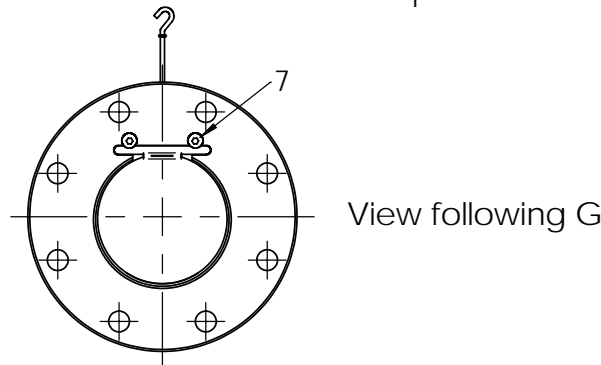

General uses : distribution and treatment of water (filtration, equipment of swimming pool) air conditioning, hydrocarbon, irrigation, etc.

GENERAL CHARACTERISTICS

Range : from DN 50 to DN 1000.
Mounting and working position in horizontal and vertical ascending fluid.
Short length.
Easy mounting.
Low weight.
Seat inside body.
Low head loss.
Seat : rubber/metal.

DIMENSIONS

DN		Ø A	Ø B	Ø C	D	Drilled steel sheet
mm	Inch					
50	2"	165	32	102	100	R 6 T 8.5
65	2 1/2"	185	45	122	120	
80	3"	200	56	133	140	
100	4"	220	75	158	170	
125	5"	250	95	184	210	
150	6"	285	120	212	235	R 10 T 15
200	8"	340	160	268	270	
250	10"	395	200	320	370	
300	12"	445	240	370	400	
350	14"	505	280	430	420	
400	16"	565	316	470	450	
450	18"	615	365	500	500	
500	20"	670	410	540	570	
600	24"	780	490	640	680	
700	28"	895	595	750	850	
800	32"	1015	690	860	950	
900	36"	1115	715	955	1080	
1000	40"	1230	825	1055	1200	