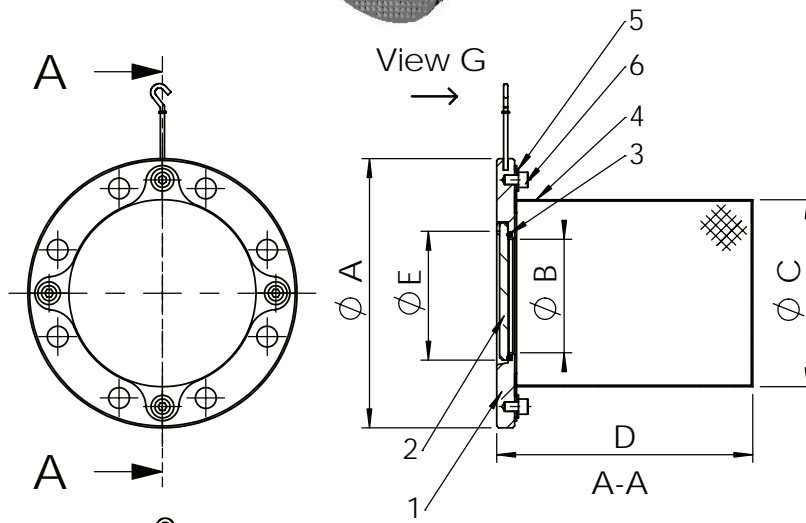

General uses : distribution and treatment of water (filtration, equipment of swimming pool) air conditioning, hydrocarbon, irrigation, etc.

GENERAL CHARACTERISTICS

Range : from DN 50 to DN 1000.
Mounting and working position in horizontal and vertical ascending fluid.
Short length.
Easy mounting.
Low weight.
Seat inside body.
Low head loss.
Seat : rubber/metal.

DIMENSIONS

DN		Ø A	Ø B	Ø C	D	Drilled steel sheet
mm	Inch					
50	2"	165	32	102	100	R 6 T 8.5
65	2 1/2"	185	45	122	120	
80	3"	200	56	133	140	
100	4"	220	75	158	170	
125	5"	250	95	184	210	
150	6"	285	120	212	235	R 10 T 15
200	8"	340	160	268	270	
250	10"	395	200	320	370	
300	12"	445	240	370	400	
350	14"	505	280	430	420	
400	16"	565	316	470	450	
450	18"	615	365	500	500	
500	20"	670	410	540	570	
600	24"	780	490	640	680	
700	28"	895	595	750	850	
800	32"	1015	690	860	950	
900	36"	1115	715	955	1080	
1000	40"	1230	825	1055	1200	